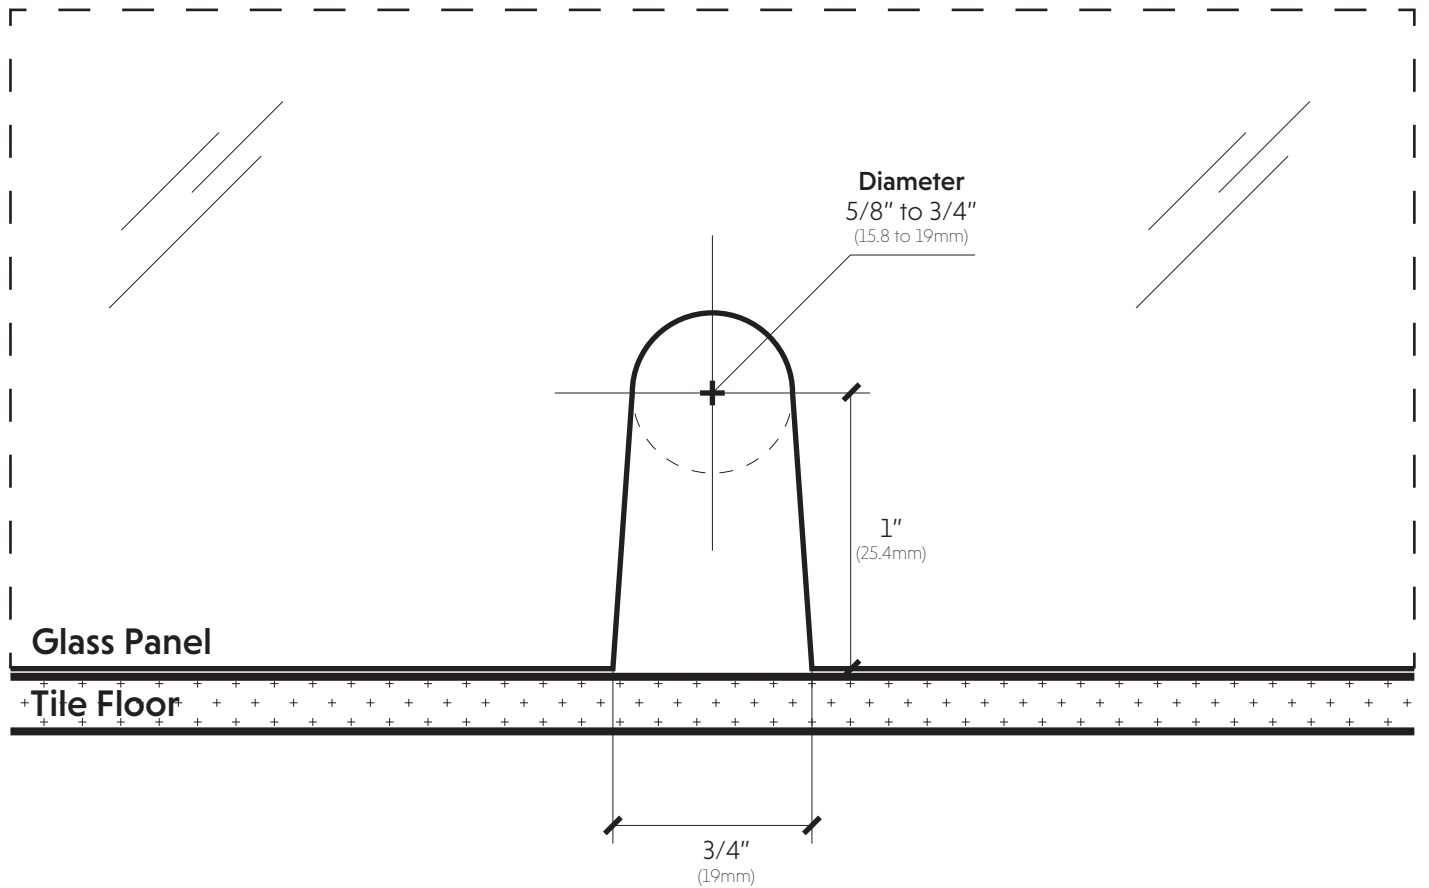

5260 NW 167th Street
Miami Gardens, FL 33014
Phone: (877) 658-9008
Fax: (888) 280-2285

Product: Wall to glass clamp	
Code: GC51	Material: Solid Brass

Specifications:

Glass thickness: 3/8" (10mm) to 1/2" (12mm)
tempered glass only.

Construction: solid brass (cutout required)

Includes: gaskets, screws and fabrication
dimensions

5260 NW 167th Street
Miami Gardens, FL 33014
Phone: (877) 658-9008
Fax: (888) 280-2285

Product: **Wall to glass clamp**

Code: GC51

Material: Solid Brass